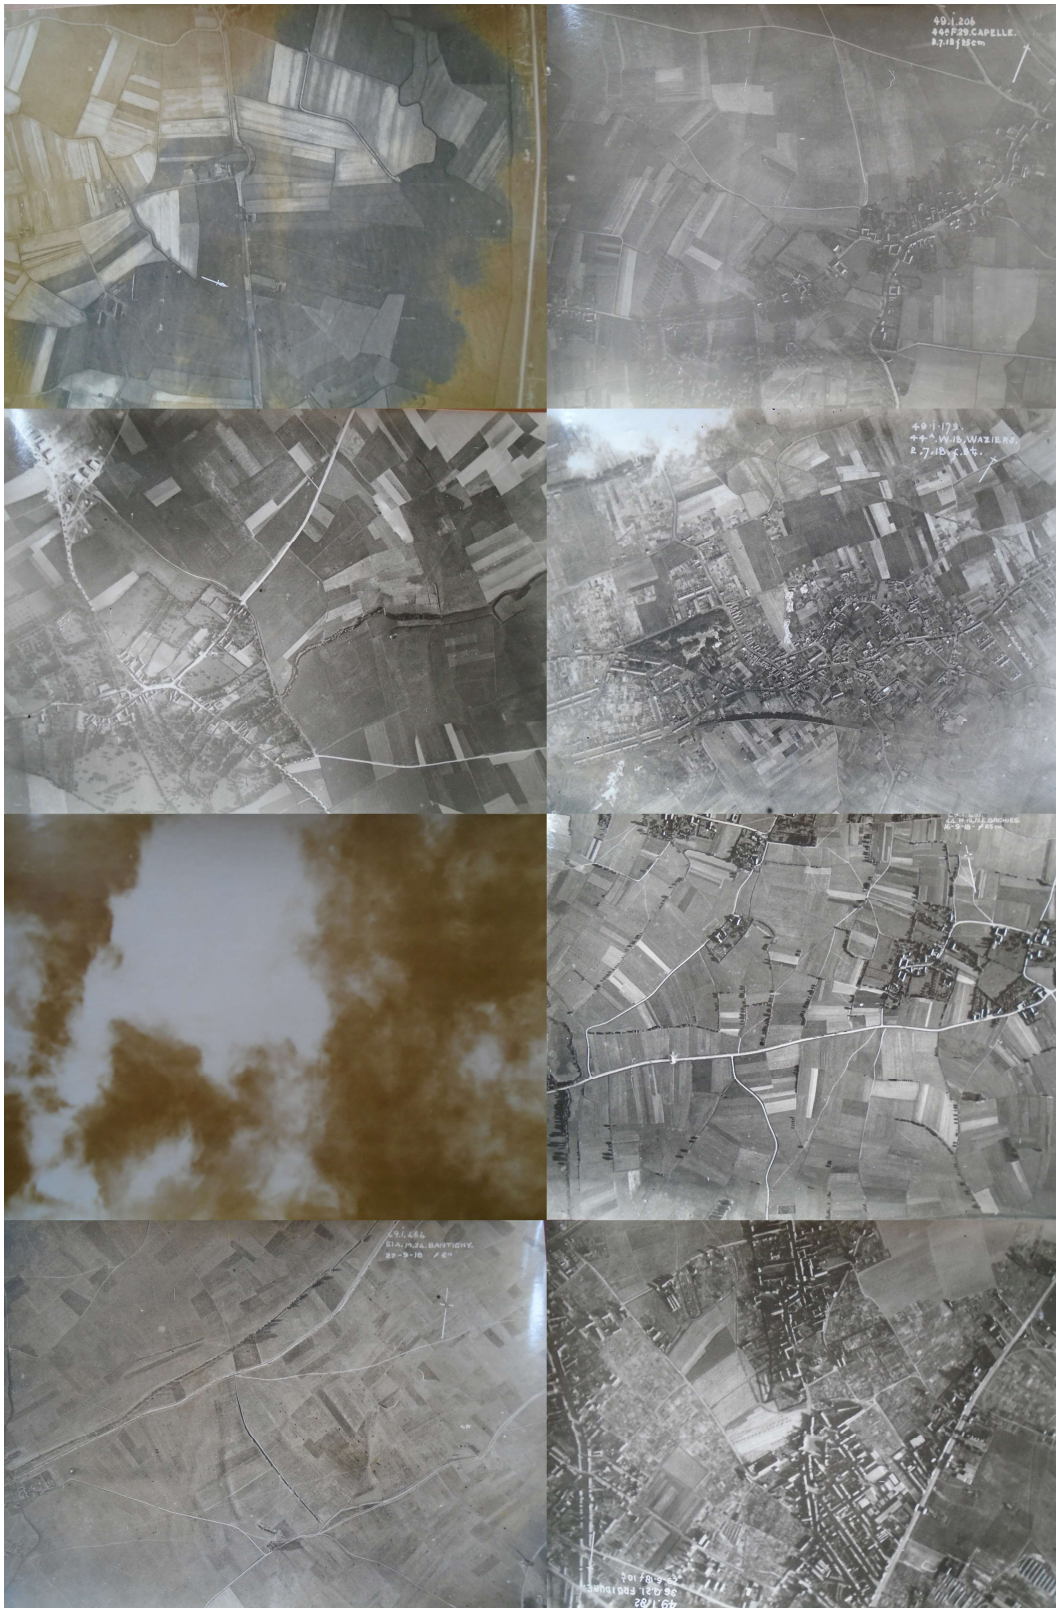

WW1 GROUP OF 27 RFC/RNAS AERIAL BATTLEFIELDS AND RUINS PHOTOS

27 RFC and RNAS aerial shots from WW1, each measuring 20 x 15.5cm or bigger. Some stunning battlefield shots, destroyed towns, trench systems, fortifications etc. A couple stamped 5 Wing RNAS others appear to be 49 Squadron R.F.C./R.A.F.

Note, images in were taken with a digital camera, not scanned so actual photos are a bit sharper; as you'd expect with aerial photos. However these should give you an idea of content of the lot.